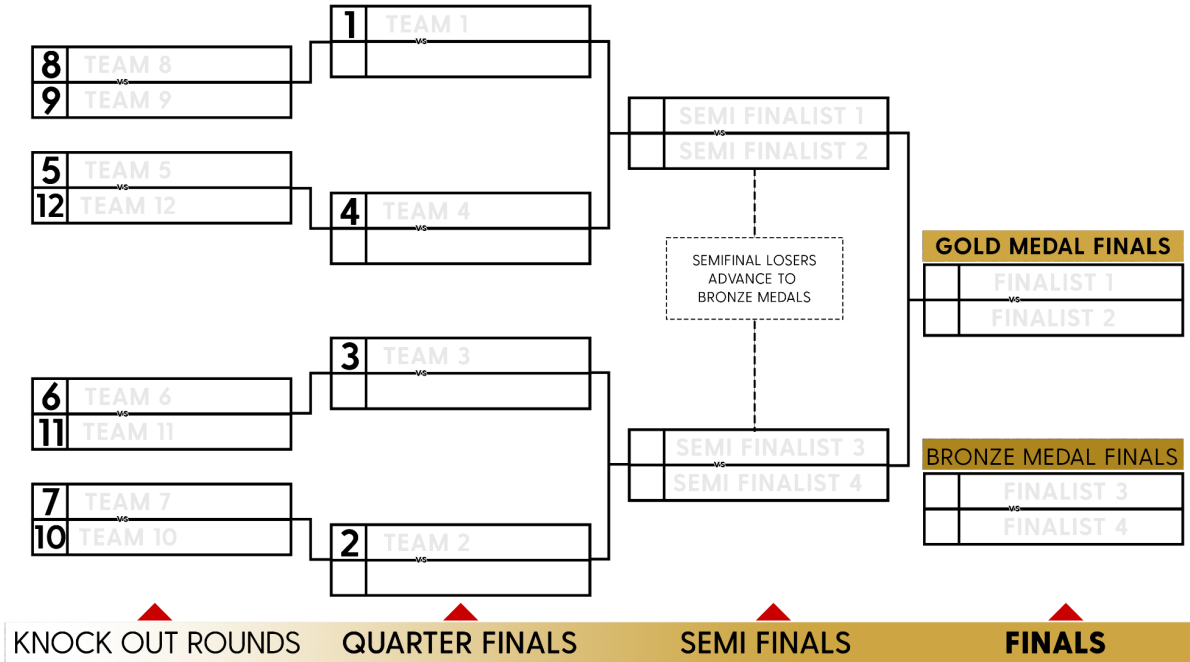

ROUND ROBIN ENDS

1:35 pm  **BASE RACE FINALS** |  **Diamond 1**  

KNOCK-OUT ROUNDS BEGIN

C  Championship Bracket | **P**  Presidents Cup Bracket

2:30 pm	C  : 5 v 12	C  : 6 v 11	C  : 7 v 10	C  : 8 v 9
4:30 pm	PC  : 17 v 24	PC  : 18 v 23	PC  : 19 v 22	PC  : 20 v 21
6:30 pm	PC  : 13 v 20/21W	PC  : 14 v 19/22W	PC  : 15 v 18/23W	PC  : 16 v 17/24W

SUNDAY

TIME	 Diamond 1 	 Diamond 2 	 Diamond 3 	 Diamond 4 
9:00 am	C  : 1 v 8/9W	C  : 2 v 7/10W	C  : 3 v 6/11W	C  : 4 v 5/12W
11:00 am	C  : SemiFinals 1	C  : SemiFinals 2	PC  : SemiFinals 1	PC  : SemiFinals 2
1:30 pm	C  : Gold/Silver Finals	PC  : Gold/Silver Finals	C  : Bronze Finals	PC  : Bronze Finals

Top 12 Teams advance to the below bracket:

CHAMPIONSHIP BRACKET

Bottom 12 Teams advance to the below bracket:

PRESIDENTS CUP BRACKET